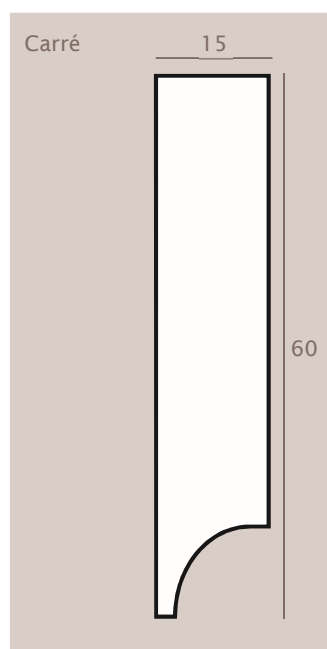

Dimensions et profils 60 mm

Plinthes

Ulmi SA

Schrotmättli 16

6014 Luzern

Tel. 041 497 42 42

info@ulmi-plinthes.ch

www.ulmi-plinthes.ch

Vous trouverez plus d'informations sur www.ulmi-plinthes.ch

Nous sommes également disponibles sur simple appel téléphonique