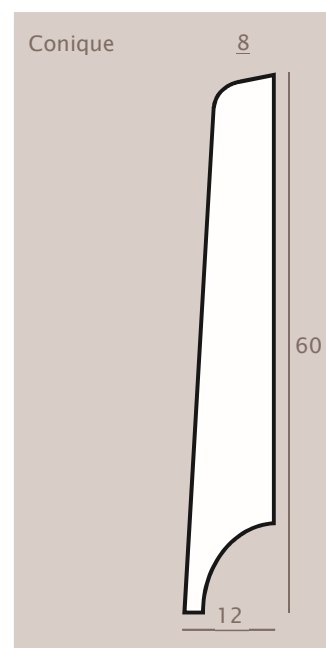

Dimensions et profils 60 mm

Plinthes

Ulmi SA

Schrotmättli 16

6014 Luzern

Tel. 041 497 42 42

info@ulmi-plinthes.ch

www.ulmi-plinthes.ch

Vous trouverez plus d'informations sur www.ulmi-plinthes.ch

Nous sommes également disponibles sur simple appel téléphonique