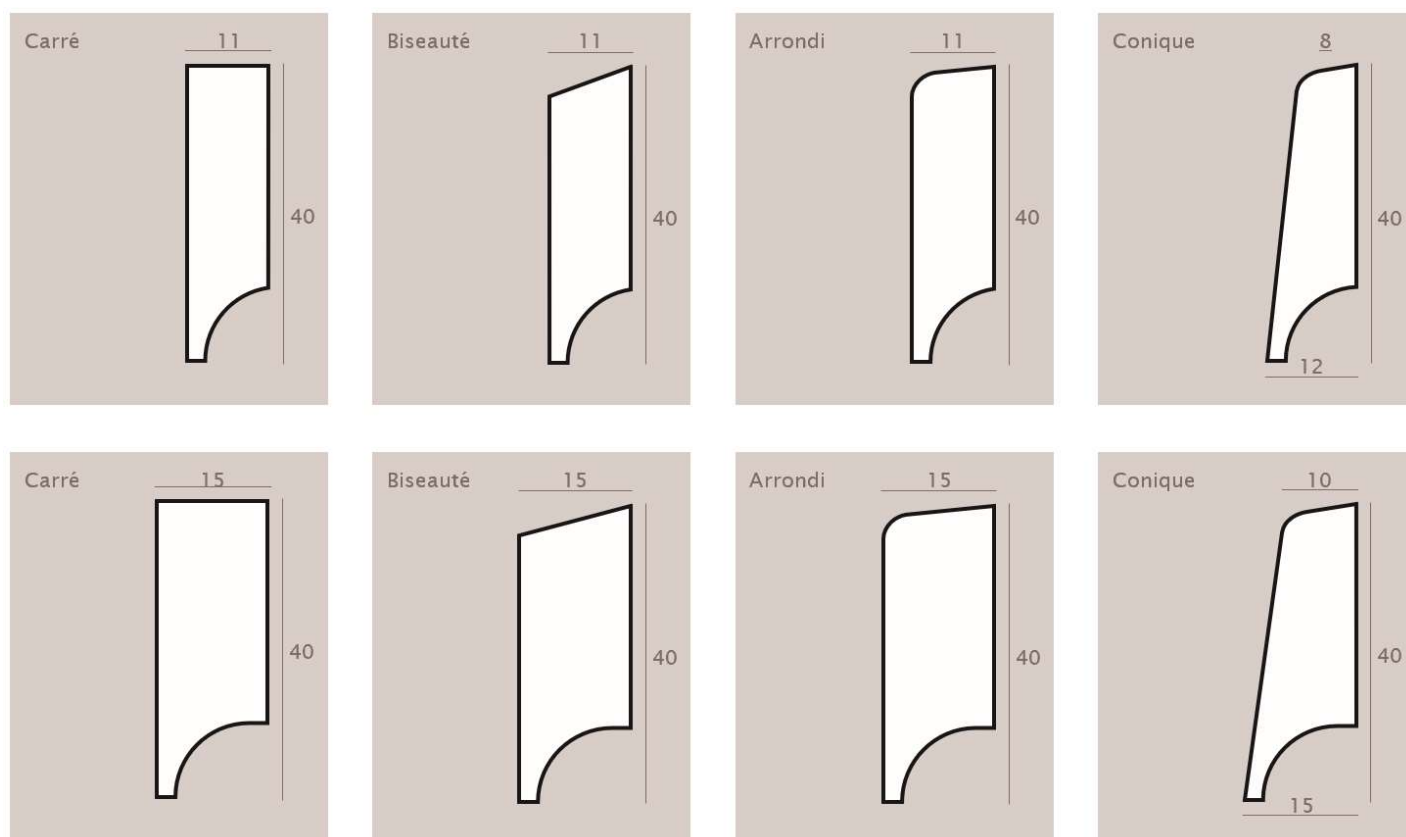

Dimensions et profils 40 mm

Ulmi SA
Schrotmättli 16
6014 Luzern
Tel. 041 497 42 42
info@ulmi-plinthes.ch
www.ulmi-plinthes.ch

Vous trouverez plus d'informations sur www.ulmi-plinthes.ch
Nous sommes également disponibles sur simple appel téléphonique