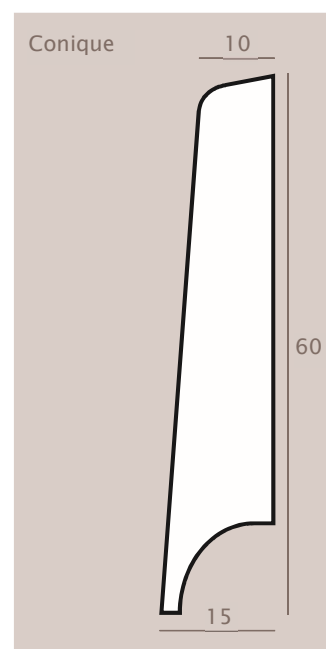

Dimensions et profils 60 mm

Plinthes

Ulmi SA

Schrotmättli 16

6014 Luzern

Tel. 041 497 42 42

info@ulmi-plinthes.ch

www.ulmi-plinthes.ch

Vous trouverez plus d'informations sur www.ulmi-plinthes.ch

Nous sommes également disponibles sur simple appel téléphonique