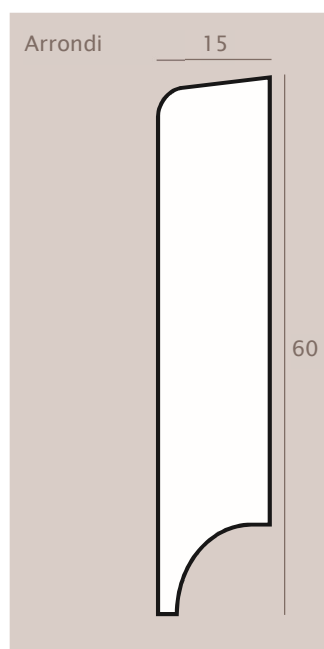

Dimensions et profils 60 mm

Plinthes

Ulmi SA

Schrotmättli 16

6014 Luzern

Tel. 041 497 42 42

info@ulmi-plinthes.ch

www.ulmi-plinthes.ch

Vous trouverez plus d'informations sur www.ulmi-plinthes.ch

Nous sommes également disponibles sur simple appel téléphonique