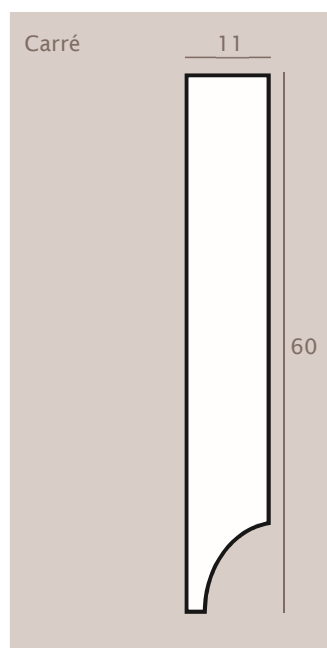

Dimensions et profils 60 mm

Plinthes

Ulmi SA

Schrotmättli 16

6014 Luzern

Tel. 041 497 42 42

info@ulmi-plinthes.ch

www.ulmi-plinthes.ch

Vous trouverez plus d'informations sur www.ulmi-plinthes.ch

Nous sommes également disponibles sur simple appel téléphonique