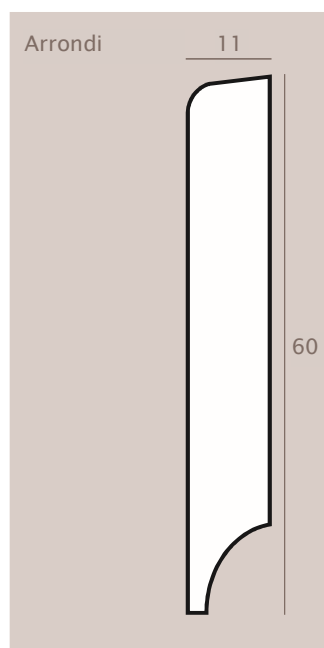

Dimensions et profils 60 mm

Plinthes

Ulmi SA

Schrotmättli 16

6014 Luzern

Tel. 041 497 42 42

info@ulmi-plinthes.ch

www.ulmi-plinthes.ch

Vous trouverez plus d'informations sur www.ulmi-plinthes.ch

Nous sommes également disponibles sur simple appel téléphonique