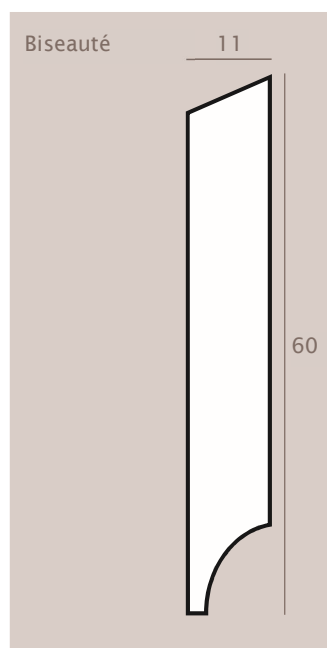

Dimensions et profils 60 mm

Plinthes

Ulmi SA

Schrotmättli 16

6014 Luzern

Tel. 041 497 42 42

info@ulmi-plinthes.ch

www.ulmi-plinthes.ch

Vous trouverez plus d'informations sur www.ulmi-plinthes.ch

Nous sommes également disponibles sur simple appel téléphonique