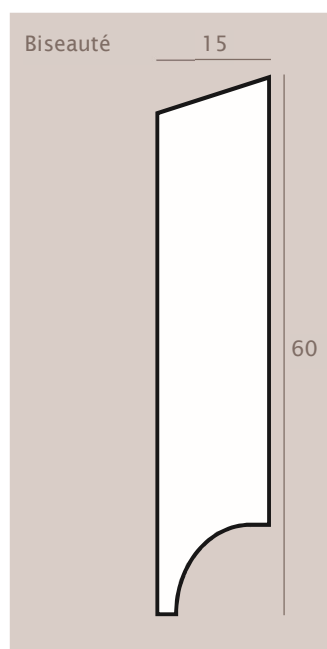

Dimensions et profils 60 mm

Plinthes

Ulmi SA

Schrotmättli 16

6014 Luzern

Tel. 041 497 42 42

info@ulmi-plinthes.ch

www.ulmi-plinthes.ch

Vous trouverez plus d'informations sur www.ulmi-plinthes.ch

Nous sommes également disponibles sur simple appel téléphonique